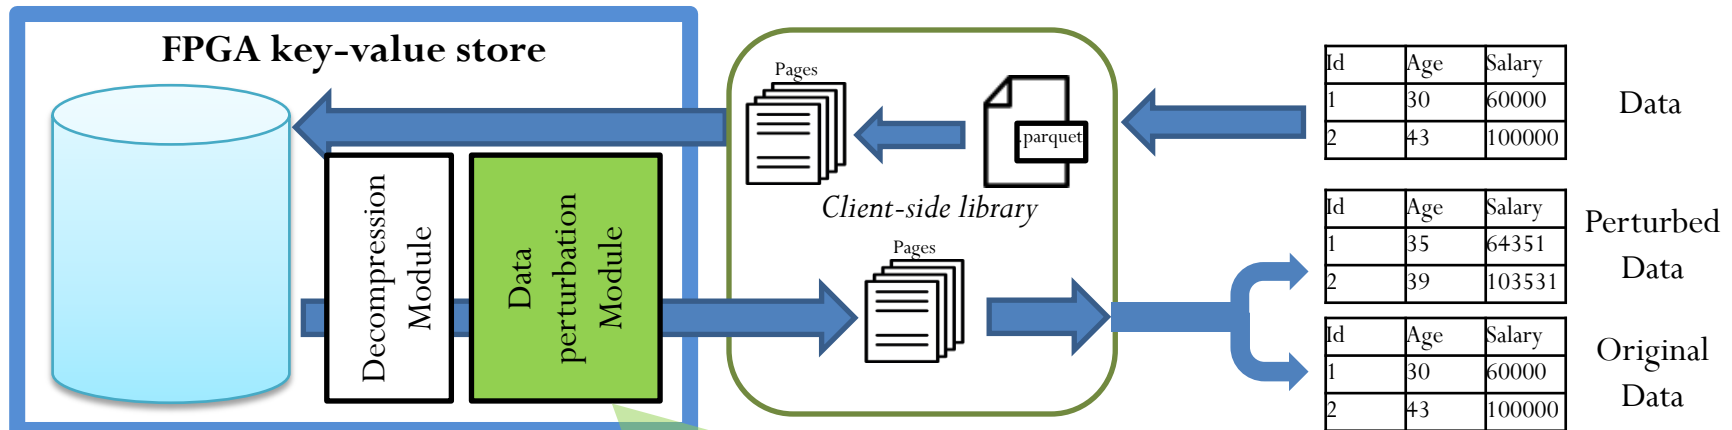

In-Storage Data Transformations for Enforceable Privacy

The data perturbation module can be enabled/disabled by high privilege users.