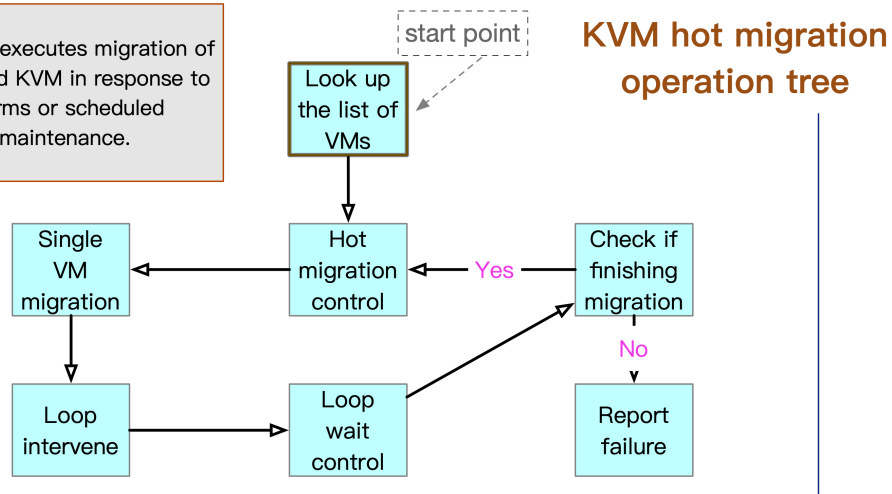

# ART: Learning Operation Tree Patterns for Cloud Remediation

This OT executes migration of specified KVM in response to alarms or scheduled maintenance.

Learn patterns

Auto generation/suggestion

Hongyi Huang, Wenfei Wu  
Tsinghua University  
{hhy.hongyi, wenfeiwu}@outlook.com