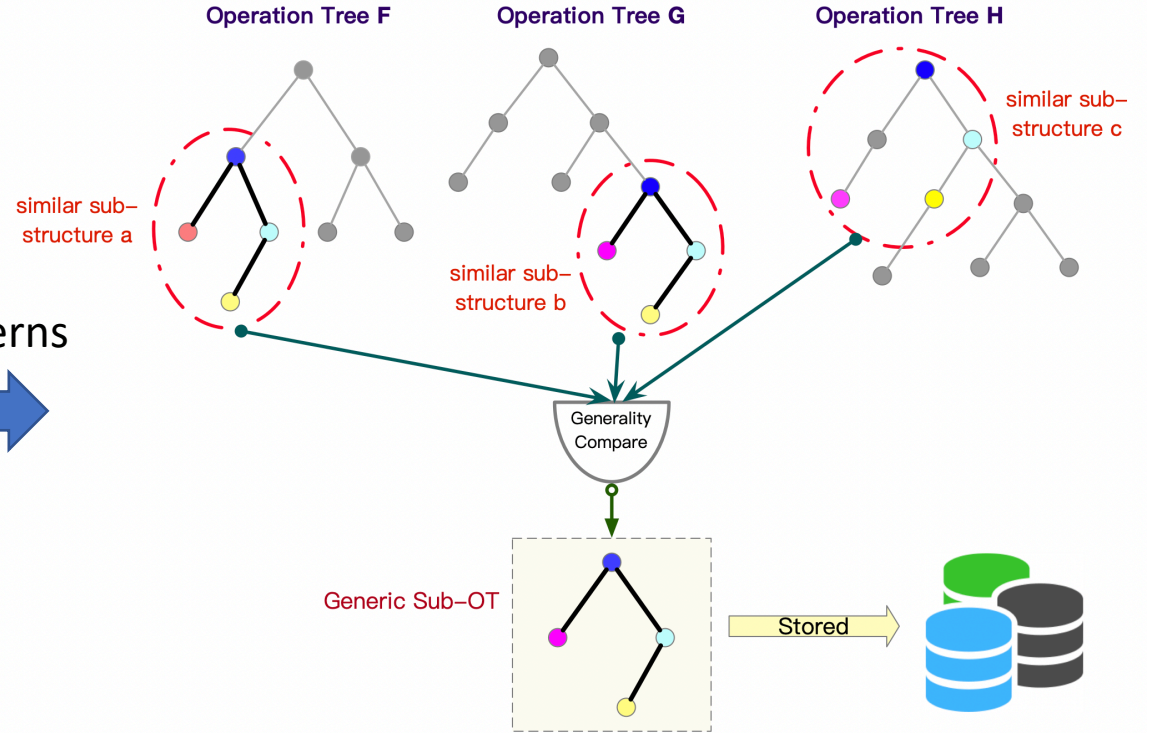

# ART: Learning Operation Tree Patterns for Cloud Remediation

This OT executes migration of specified KVM in response to alarms or scheduled maintenance.

Learn patterns

Auto generation/suggestion

Hongyi Huang, Wenfei Wu  
Tsinghua University  
{hhy.hongyi, wenfeiwu}@outlook.com